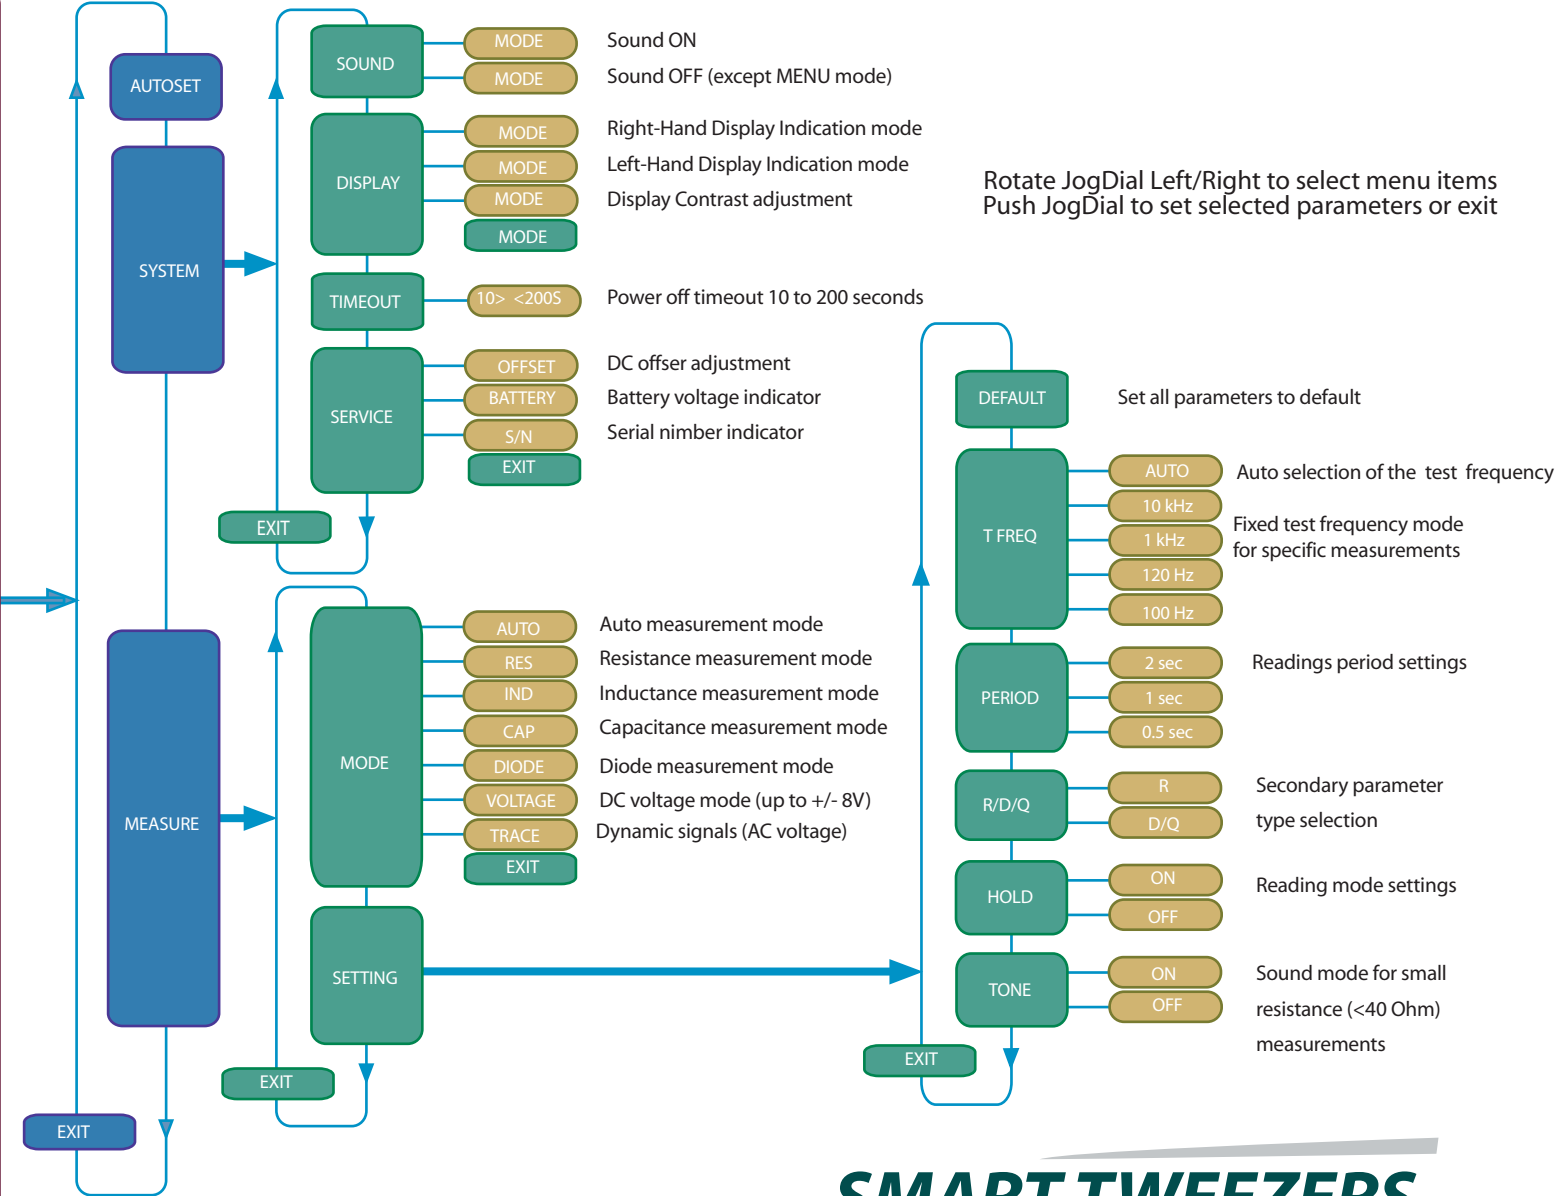

MENU HIERARCHY

Push JogDial to enter Menu

Rotate JogDial Left/Right to select menu items
Push JogDial to set selected parameters or exit

SMART TWEEZERS